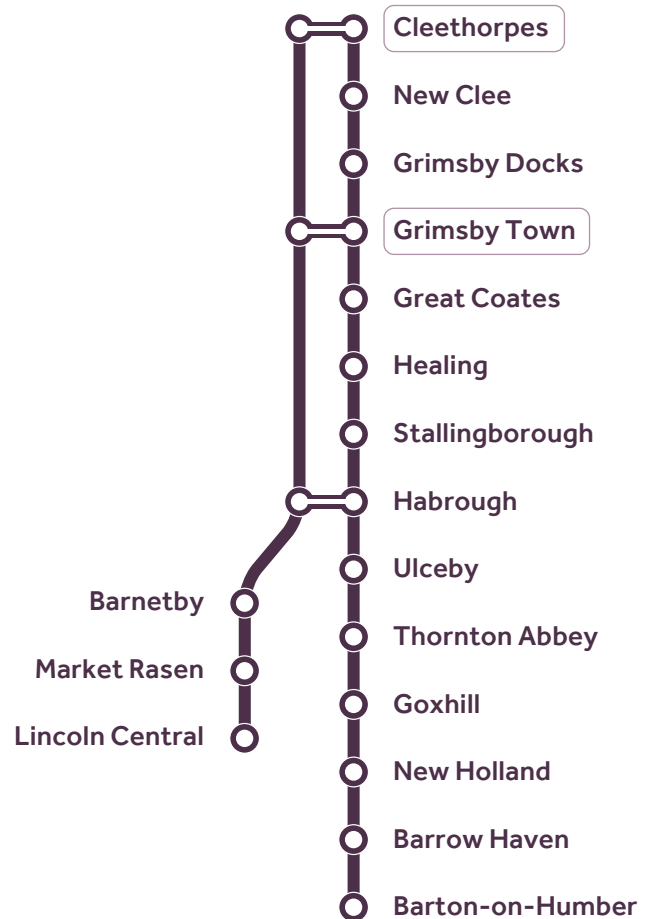

REGIONAL TRAIN TIMETABLE

Lincoln
Barton-on-Humber
Grimsby
Cleethorpes

Monday to Sunday
10 December 2023 to 01 June 2024

Contact us

Visit: eastmidlandsrailway.co.uk
Twitter: Tweet a message to [@eastmidrailway](https://twitter.com/eastmidrailway)
Email: contact@eastmidlandsrailway.co.uk
Telephone: **03457 125 678**
TextDirect: Text **18001** followed by **03457 125 678**
Address: Write to **Customer Service Centre,**
East Midlands Railway,
Locomotive House, Locomotive Way
Derby, DE24 8PU