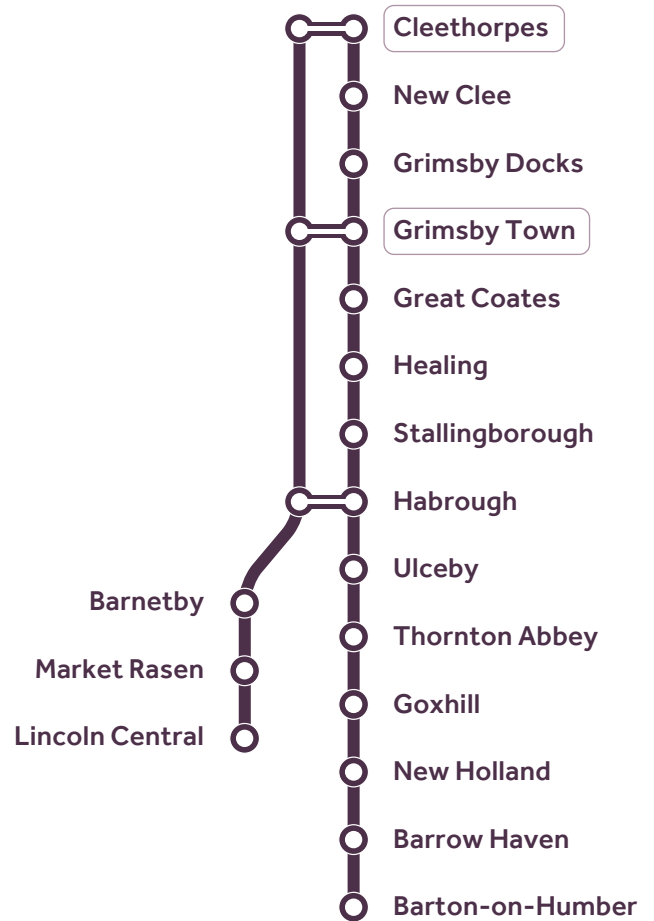

REGIONAL TRAIN TIMETABLE

Lincoln
Barton-on-Humber
Grimsby
Cleethorpes

Monday to Sunday

02 June to 14 December 2024

Contact us

Visit: eastmidlandsrailway.co.uk
X: Tweet a message to [@eastmidrailway](https://twitter.com/eastmidrailway)
Email: contact@eastmidlandsrailway.co.uk
Telephone: **03457 125 678**
TextDirect: Text **18001** followed by **03457 125 678**
Address: Write to **Customer Service Centre,**
East Midlands Railway,
Locomotive House, Locomotive Way
Derby, DE24 8PU