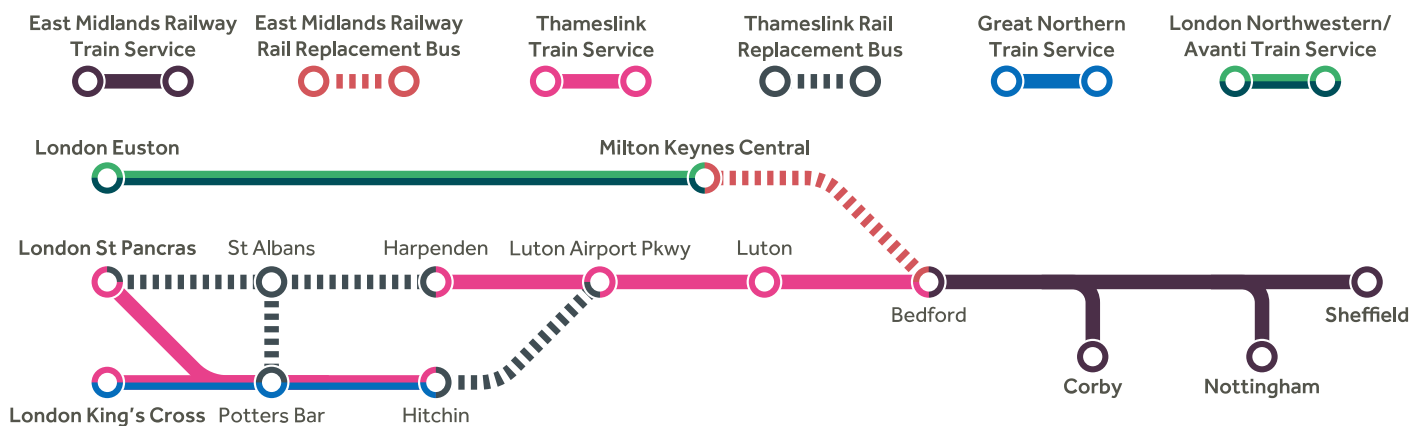

REPLACEMENT TRAIN TIMETABLE

There are no EMR trains to London St Pancras this Christmas. Journeys to London will include rail replacement buses.

Valid Sunday 22 December 2024

KEY TO TIMETABLE SYMBOLS

- bus Rail Replacement Bus
- a** Arrival time
- d** Departure time

Buses will run every 5 minutes between Bedford and Milton Keynes Central. Passengers can then use Avanti West Coast and London Northwestern Railway services to/from London Euston (not shown in this timetable, please use a Journey Planner).

LM - London Northwestern Railway

Please note only first and last buses are shown in this timetable.

Bedford — Corby — Leicester — Nottingham — Derby — Sheffield

Sunday

Service Information																	
London St. Pancras	d																
Luton Airport Parkway	d																
Luton	d																
Milton Keynes Central	d																
Bedford	a																
Bedford	d							09 33	10 00		10 30		11 01	11 36		12 00	12 21
Wellingborough	d							09 45	10 13		10 42		11 13	11 47		12 12	12 32
Kettering	a							09 51	10 19		10 48		11 19	11 53		12 18	12 38
Kettering	d				09 20	09 45		09 52	10 20	10 23	10 49	11 00	11 20	11 54	12 02	12 19	12 39
Corby	a					09 54				10 31		11 09			12 11		
Market Harborough	d			09 04	09 30			10 03	10 30		10 59		11 30	12 04		12 29	12 49
Leicester	a			09 19	09 46			10 17	10 44		11 13		11 44	12 19		12 43	13 03
Leicester	d			09 21	09 47			10 19	10 45		11 14		11 45	12 21		12 44	13 05
Loughborough	d			09 34	09 57			10 29	10 55		11 24		11 55	12 31		12 54	13 15
East Midlands Parkway	d			09 45	10 04			10 36	11 03		11 32		12 03	12 38		13 02	
Beeston	d				10 11				11 09				12 09			13 08	
Nottingham	a				10 21				11 15				12 15			13 20	13 29
Nottingham	d																
Long Eaton	d			09 51				10 41			11 36			12 43			
Derby	a			10 02				10 52			11 45			12 53			
Derby	d	07 34	08 29	10 07				10 53			11 50			12 56			
Chesterfield	d	07 53	08 47	10 28				11 12			12 10			13 13			
Sheffield	a	08 05	08 59	10 42				11 24			12 23			13 28			