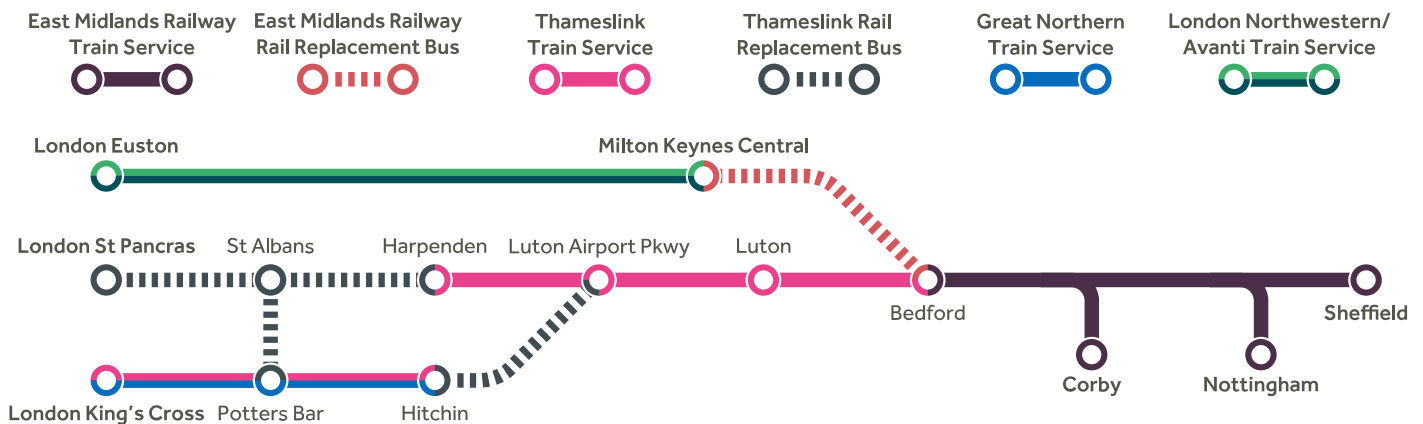

# REPLACEMENT TRAIN TIMETABLE

There are no EMR trains to London St Pancras this Christmas. Journeys to London will include rail replacement buses.

Valid Sunday 29 December 2024

# KEY TO TIMETABLE SYMBOLS

- bus Rail Replacement Bus
- a** Arrival time
- d** Departure time

Buses will run every 5 minutes between Bedford and Milton Keynes Central. Passengers can then use Avanti West Coast and London Northwestern Railway services to/from London Euston (not shown in this timetable, please use a Journey Planner).

For services from Luton and Luton Airport Parkway, please visit the Thameslink website at [thameslinkrailway.com](https://www.thameslinkrailway.com)

An example journey from Corby to London can be seen below.

LM - London Northwestern Railway

Please note only first and last buses are shown in this timetable.