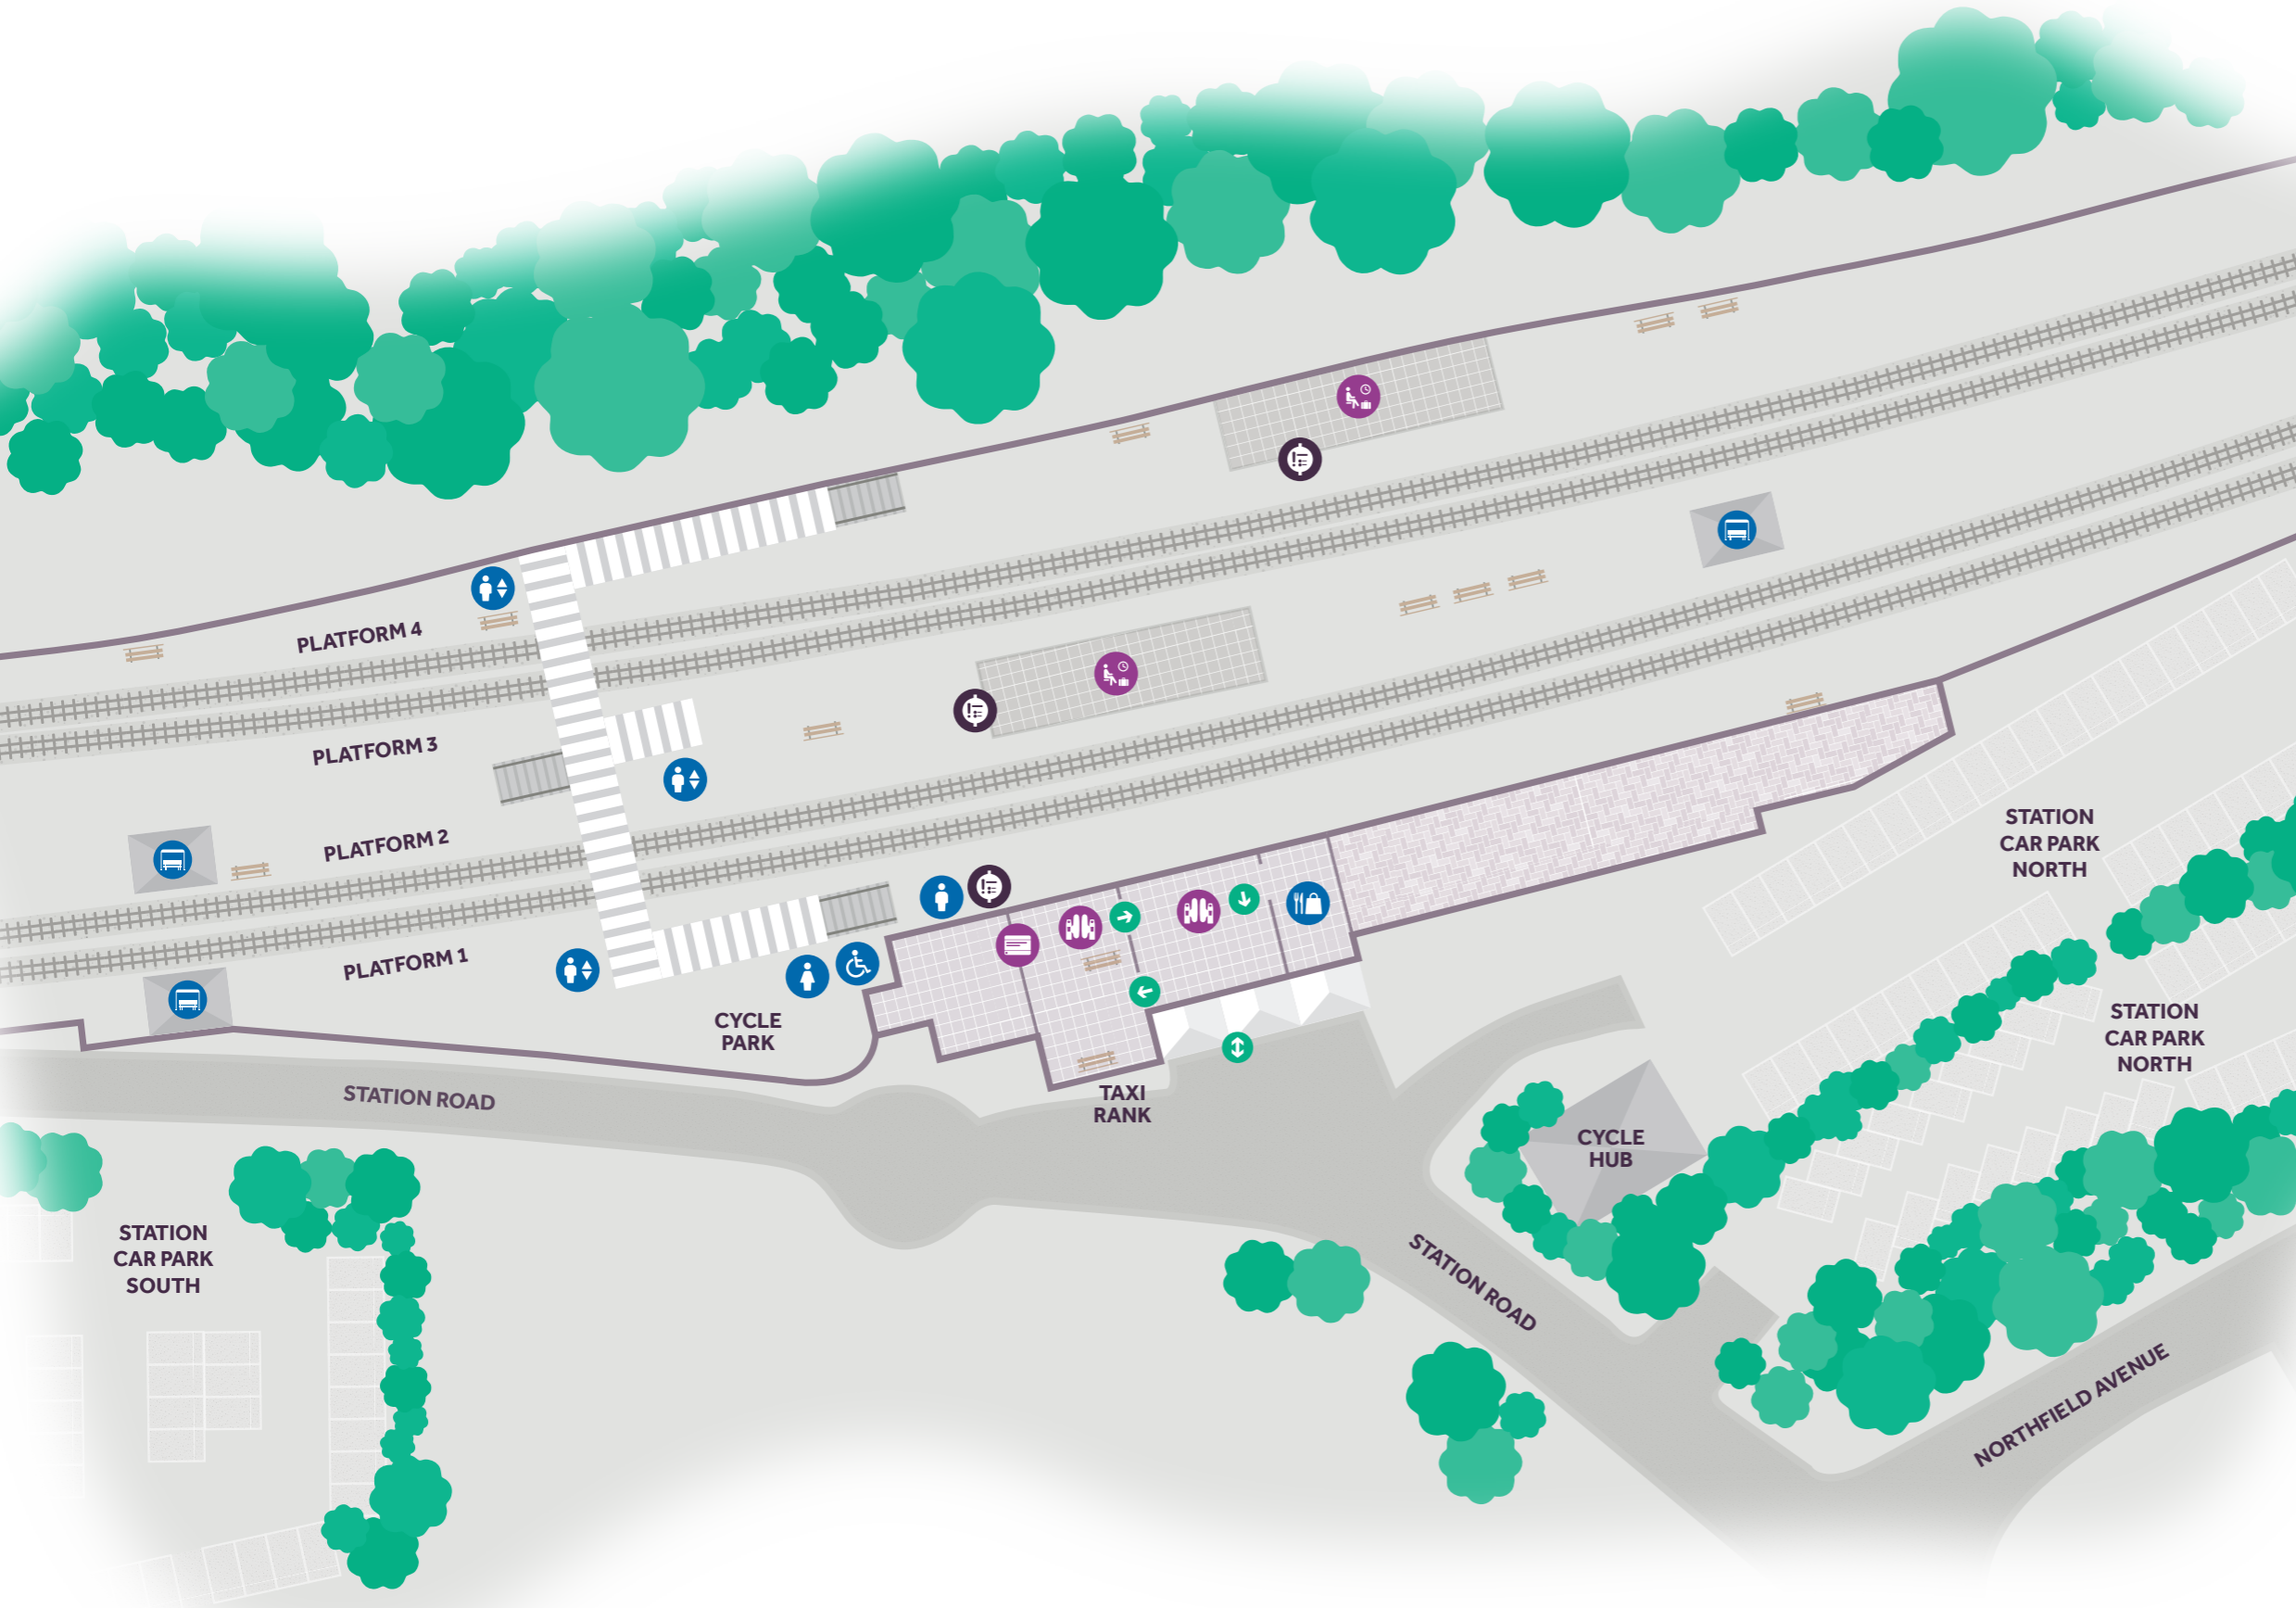

# Kettering Station

## Accessibility Map

Scan the QR code to visit the EMR Assisted Travel web page. For any assistance, please talk to a member of staff or call **03457 125 678**. Lines are open 24/7, with the exception of Christmas Day and Boxing Day.

- Entrance / Exit
- Station Facilities**
  - Ticket Office
  - Ticket Gate
  - EMR Assisted Travel Lounge
- Information**
  - Help Point
- Amenities**
  - Station Services
  - Female Toilet
  - Male Toilet
  - Accessible Toilet
  - Customer Lifts
  - Waiting Shelter