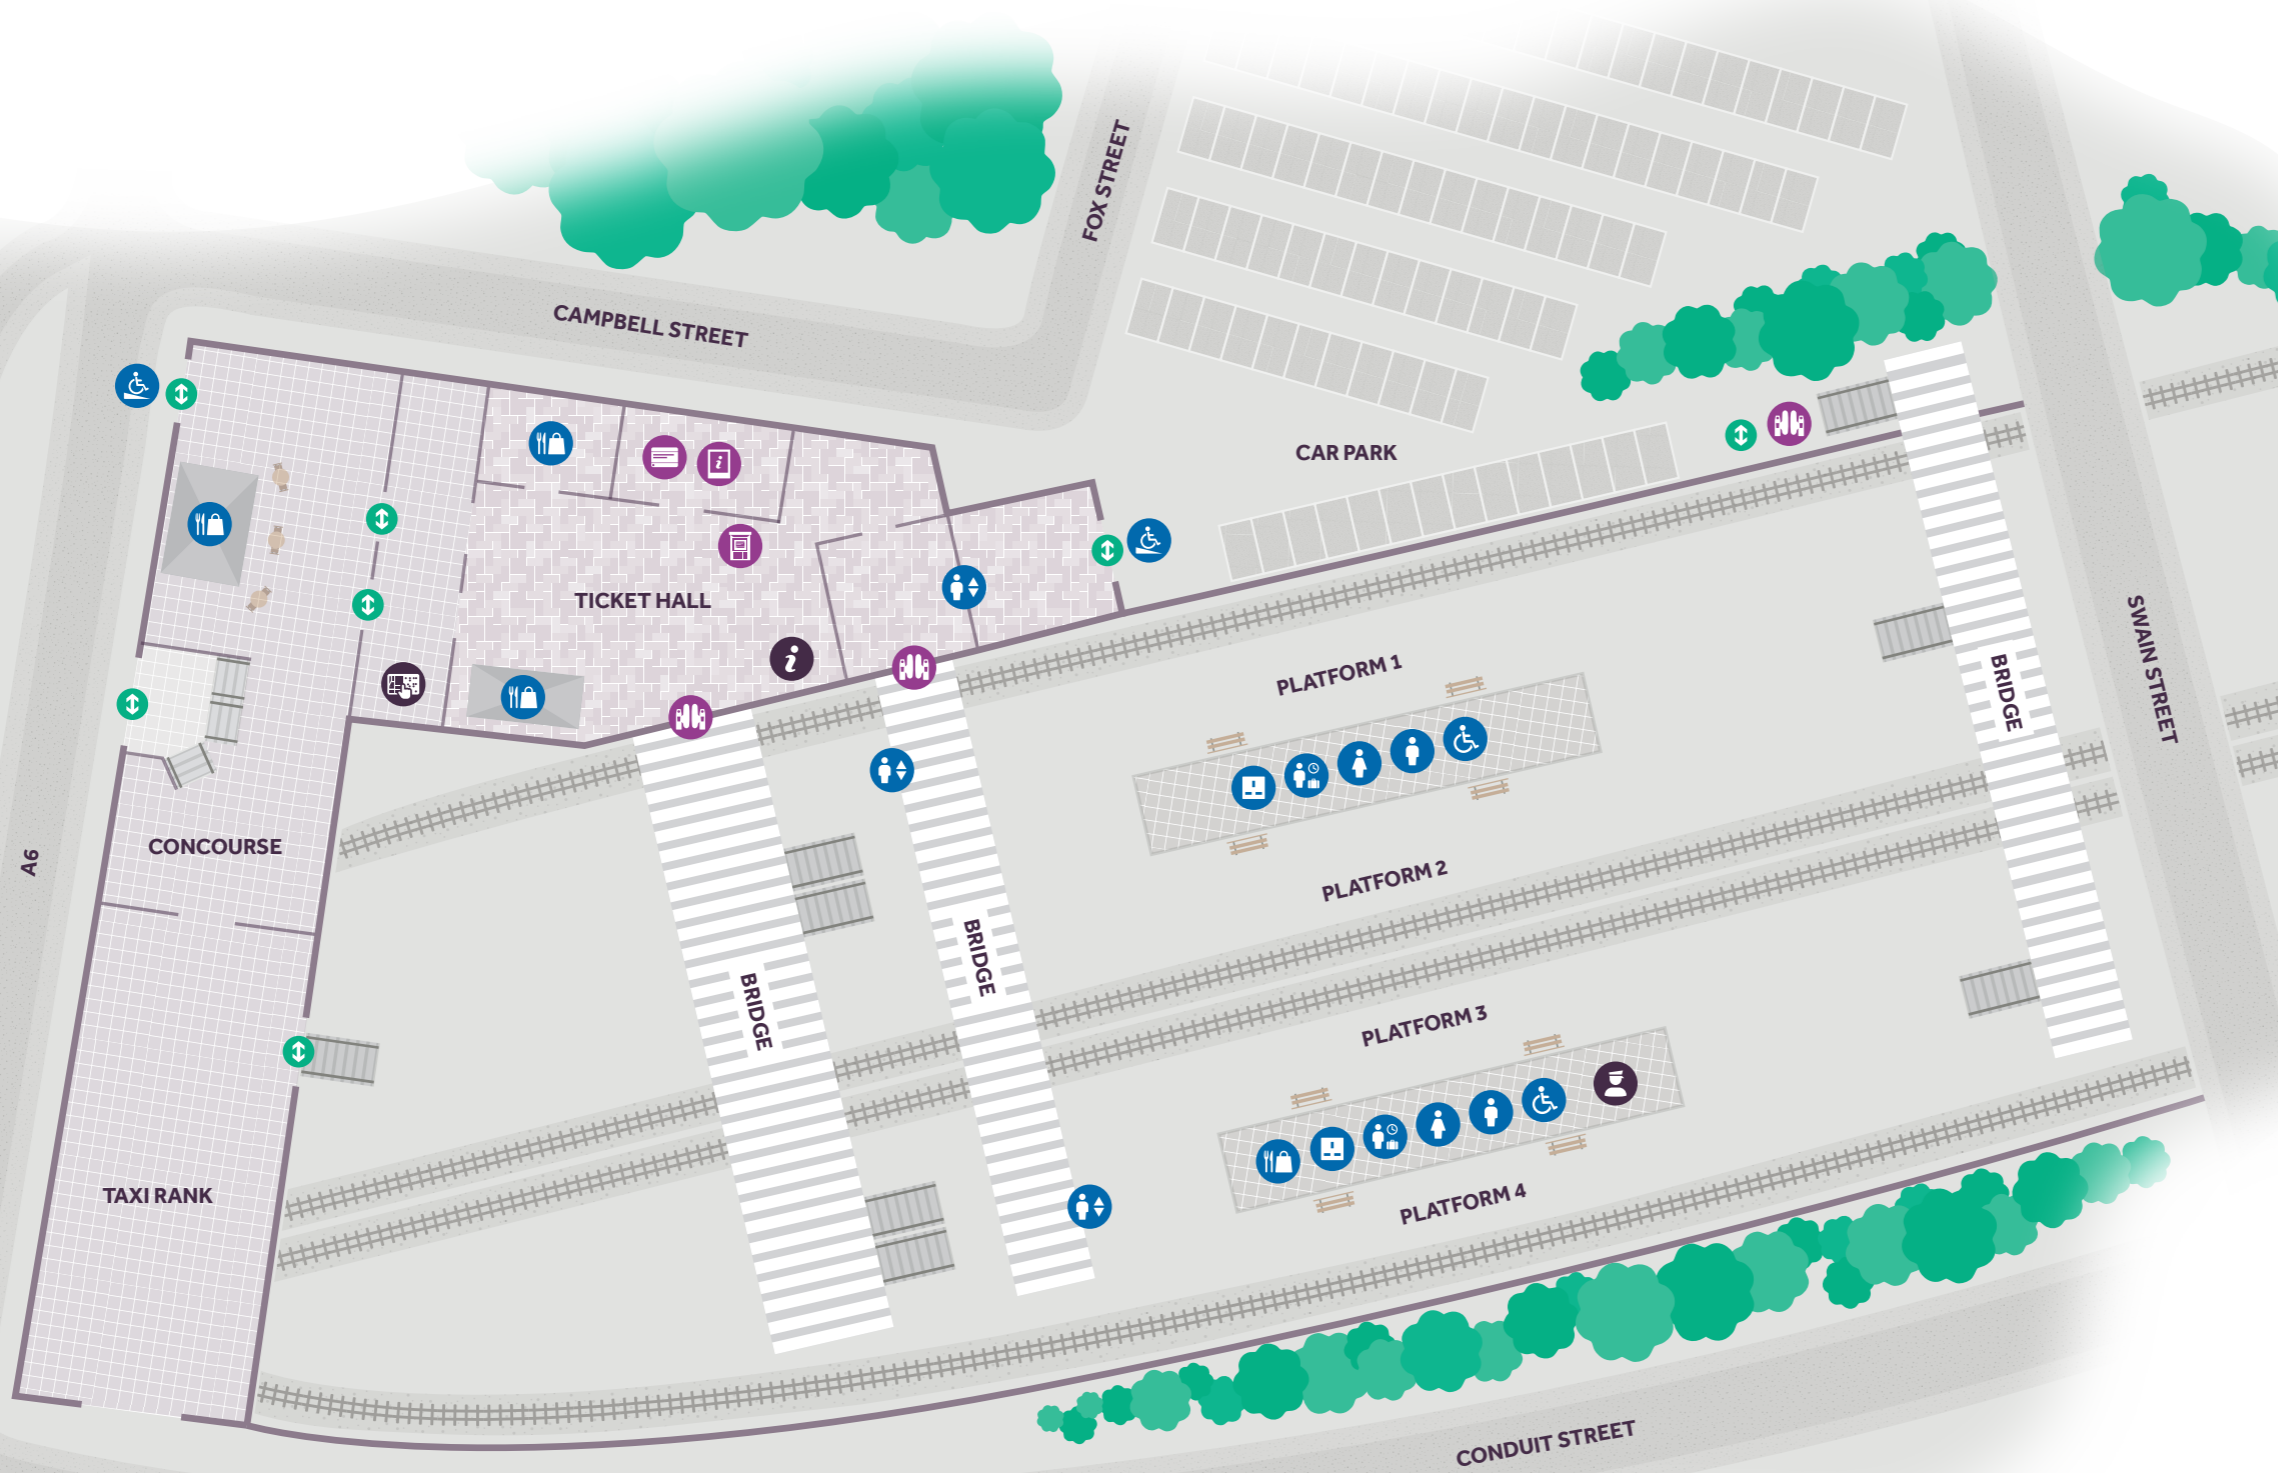

Leicester Station

Accessibility Map

Scan the QR code to visit the EMR Assisted Travel web page. For any assistance, please talk to a member of staff or call **03457 125 678**. Lines are open 24/7, with the exception of Christmas Day and Boxing Day.

- Entrance / Exit
- Station Facilities**
 - Ticket Office
 - Ticket Gate
 - Ticket Machine
 - Interactive Screens
- Information**
 - Staff Help
 - Supervisors Office
 - Tactile Station Map
- Amenities**
 - Station Services
 - Female Toilet
 - Male Toilet
 - Accessible Toilet
 - Customer Lifts
 - Waiting Room
 - Plug Sockets
 - Step Free Access