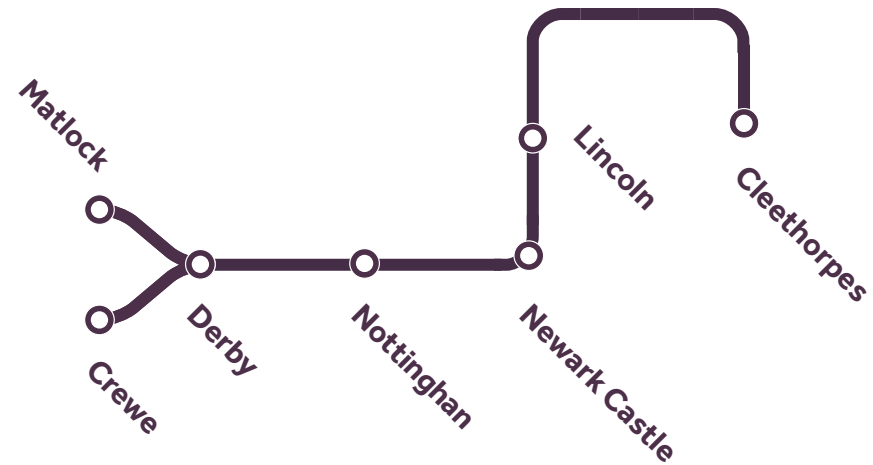

REGIONAL TRAIN TIMETABLE

Monday to Sunday

14 December 2025 to 16 May 2026

Contact us

Visit: eastmidlandsrailway.co.uk
X: Tweet a message to [@eastmidrailway](https://twitter.com/eastmidrailway)
Email: contact@eastmidlandsrailway.co.uk
Telephone: **03457 125 678**
TextDirect: Text **18001** followed by **03457 125 678**
Address: Write to **Customer Service Centre,**
East Midlands Railway,
Locomotive House, Locomotive Way
Derby, DE24 8PU

In the event of a Rail replacement bus running, please see Onward Travel posters at the station, or check our website, for the location of the bus stops.

Cleethorpes – Lincoln – Nottingham – Derby – Matlock – Crewe

MAN Manchester Piccadilly

This timetable is a summary table. The full timetable between Derby and Nottingham, between Nottingham and Lincoln, and between Lincoln and Cleethorpes can be found in other EMR booklets at eastmidlandsrailway.co.uk/timetables or on journey planners, including nationalrail.co.uk.