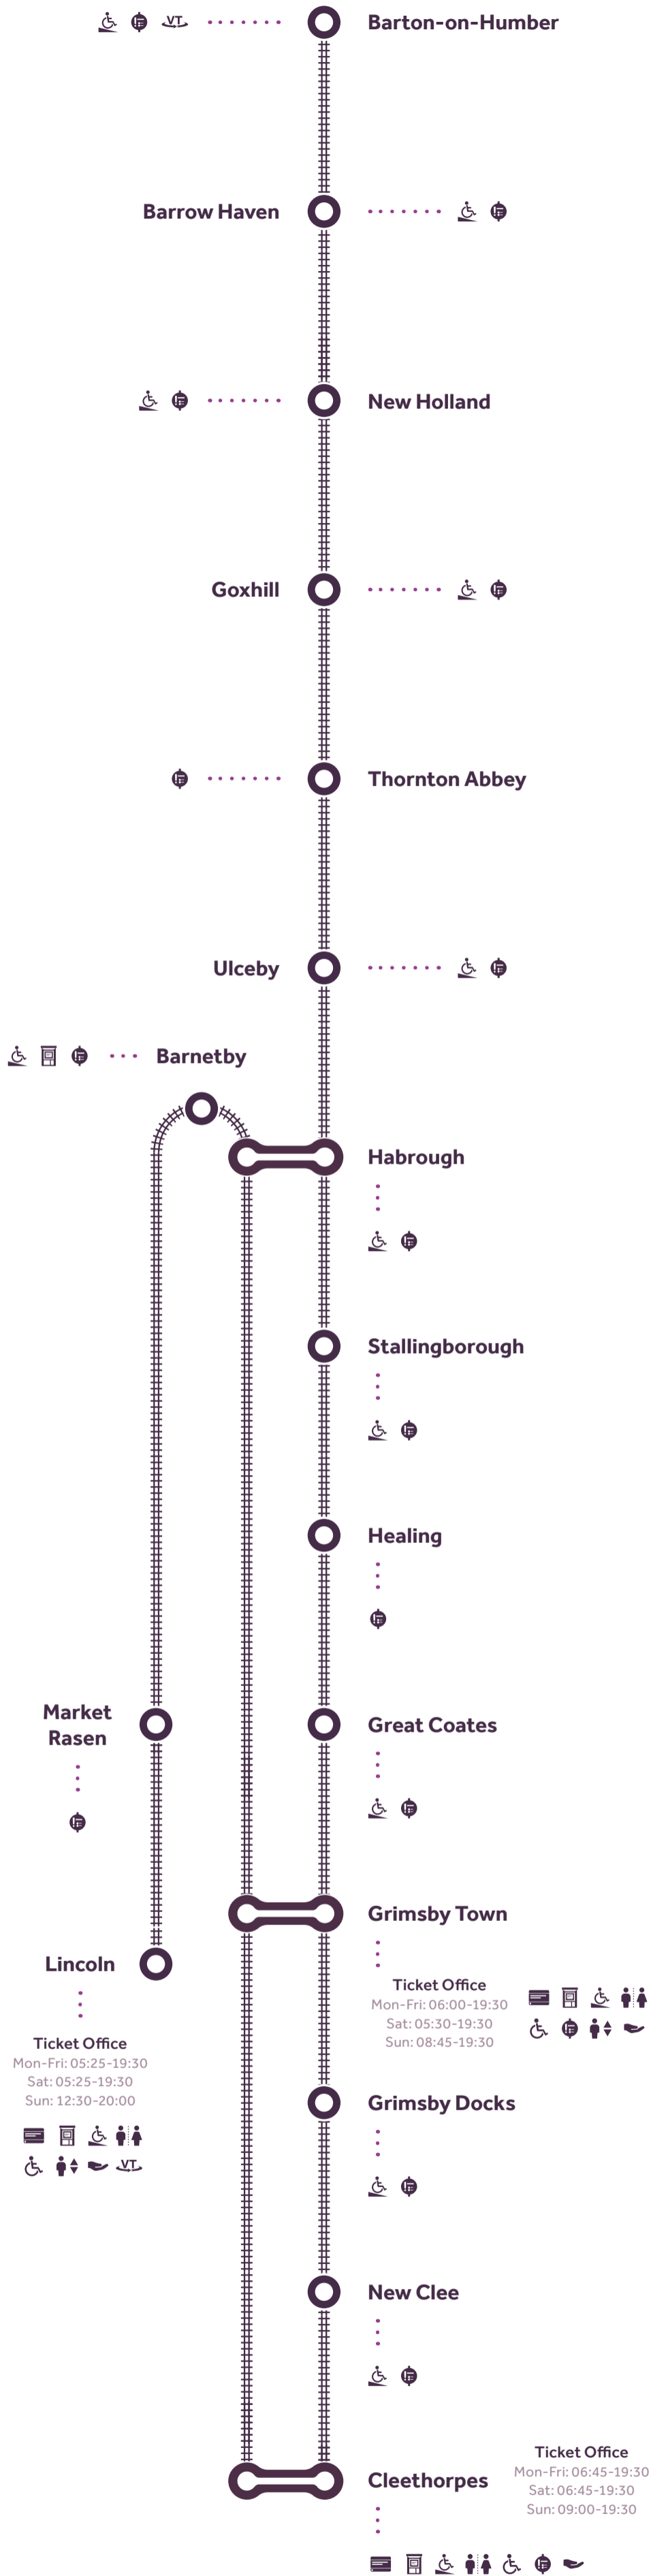

Lincoln, Barton-on-Humber, Grimsby, Cleethorpes Accessibility Route Map

Key:

- Ticket Office Core Hours
- Ticket Machines
- Step-free Access
- Accessible Toilets
- Help Point
- Lifts
- Toilets
- Passenger assistance provided by station staff
- Virtual Tour