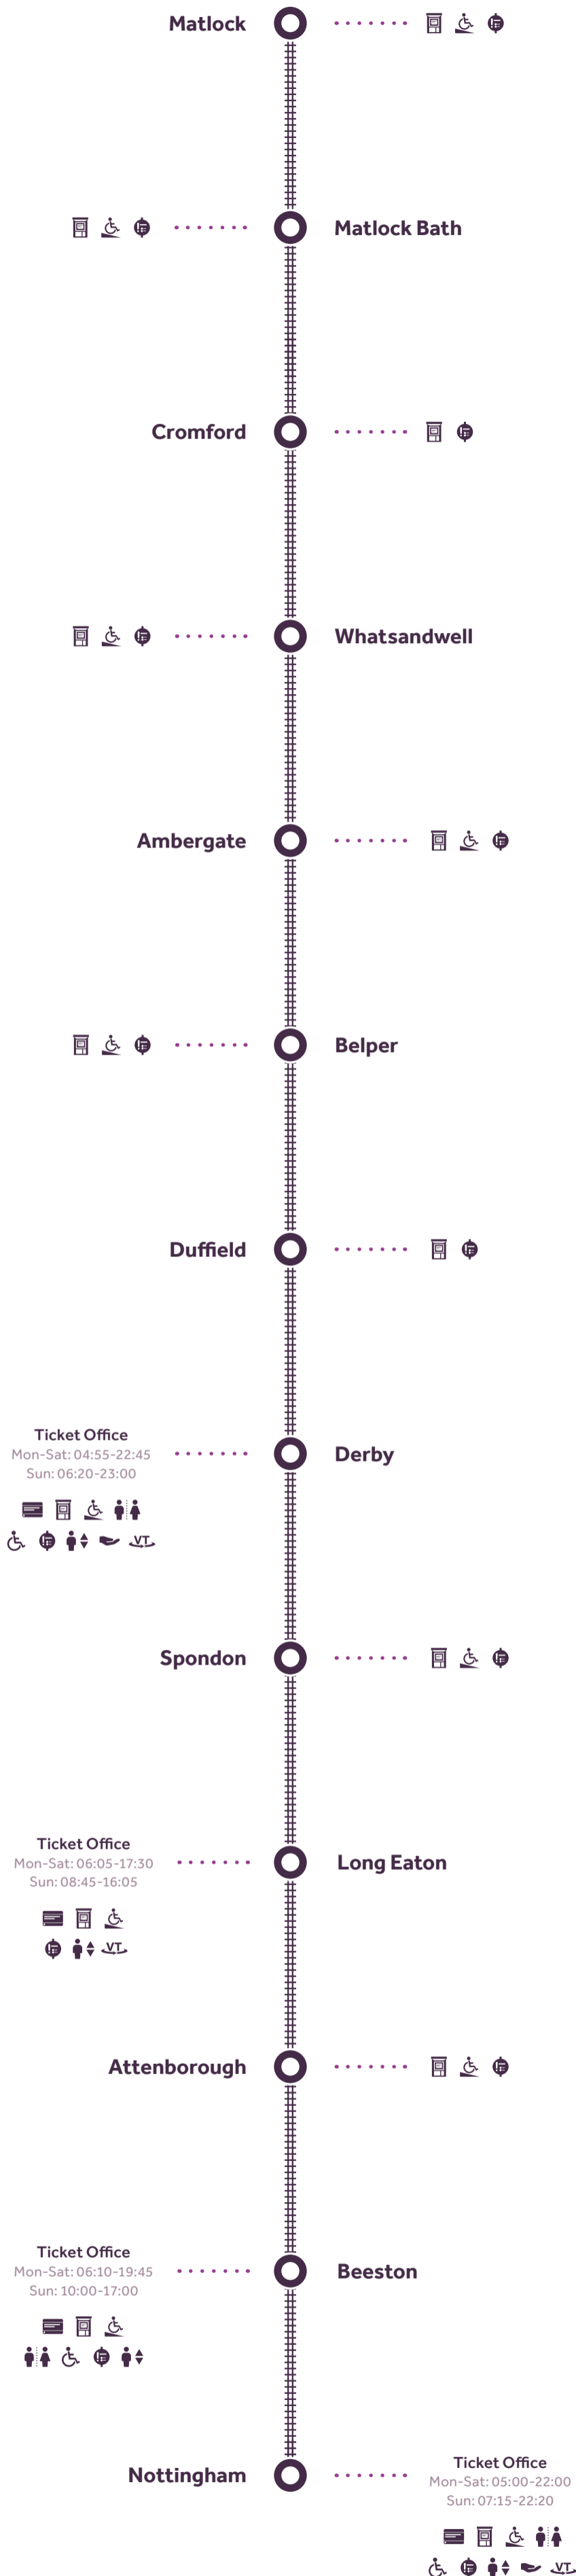

Matlock to Nottingham

Accessibility Route Map

Key:

- Ticket Office Core Hours
- Ticket Machines
- Step-free Access
- Accessible Toilets
- Help Point
- Lifts
- Toilets
- Passenger assistance provided by station staff
- Virtual Tour