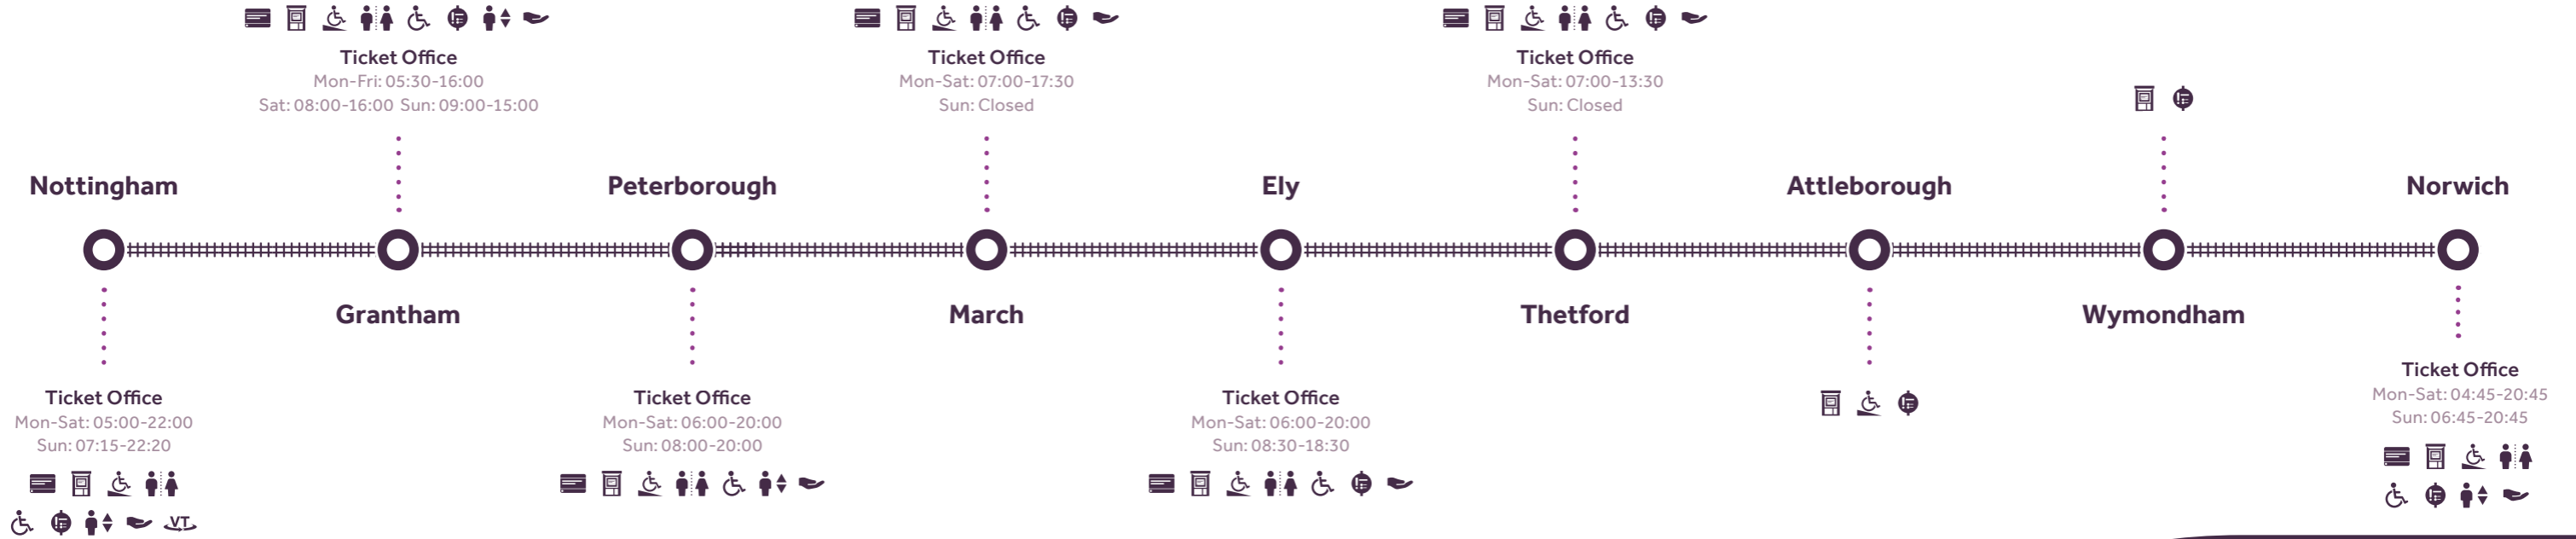

Nottingham to Norwich

Accessibility Route Map

Key:

- Ticket Office Core Hours
- Ticket Machines
- Step-free Access
- Toilets
- Virtual Tour
- Accessible Toilets
- Help Point
- Lifts
- Passenger assistance provided by station staff

Accessibility information for stations not listed can be found on the [National Rail Enquiries website](#).