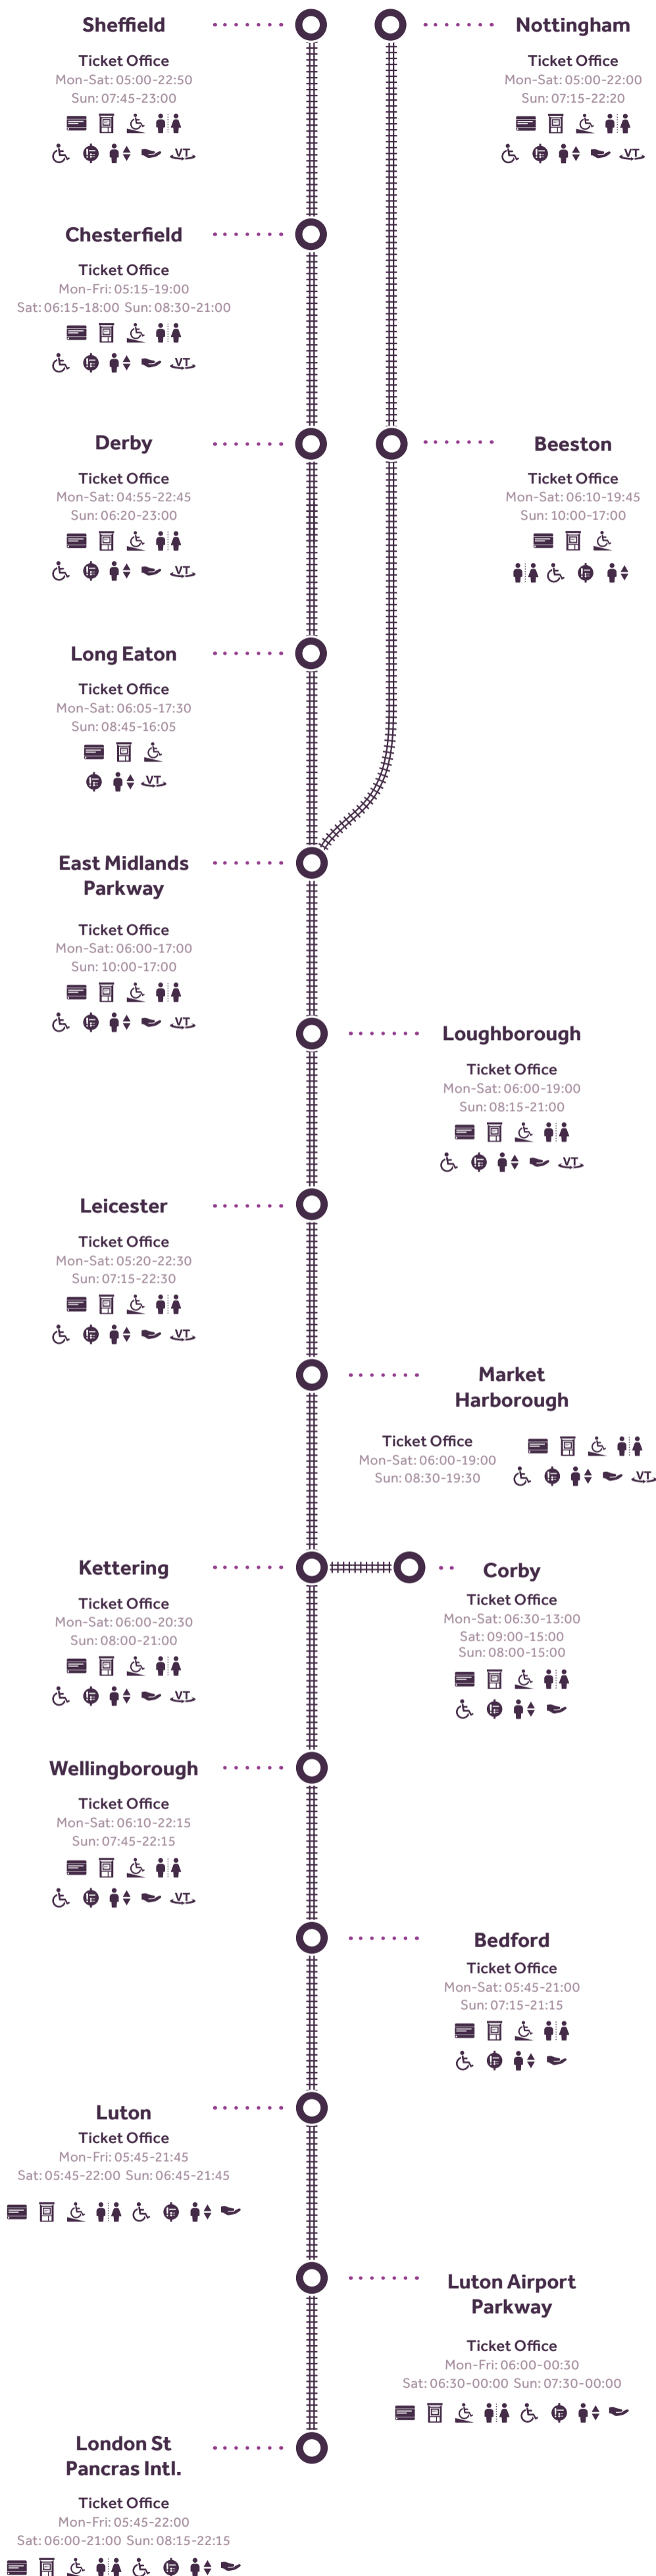

Nottingham and Sheffield to London St Pancras International

Accessibility Route Map

Key:

- Ticket Office Core Hours
- Ticket Machines
- Step-free Access
- Accessible Toilets
- Help Point
- Lifts
- Toilets
- Passenger assistance provided by station staff
- Virtual Tour