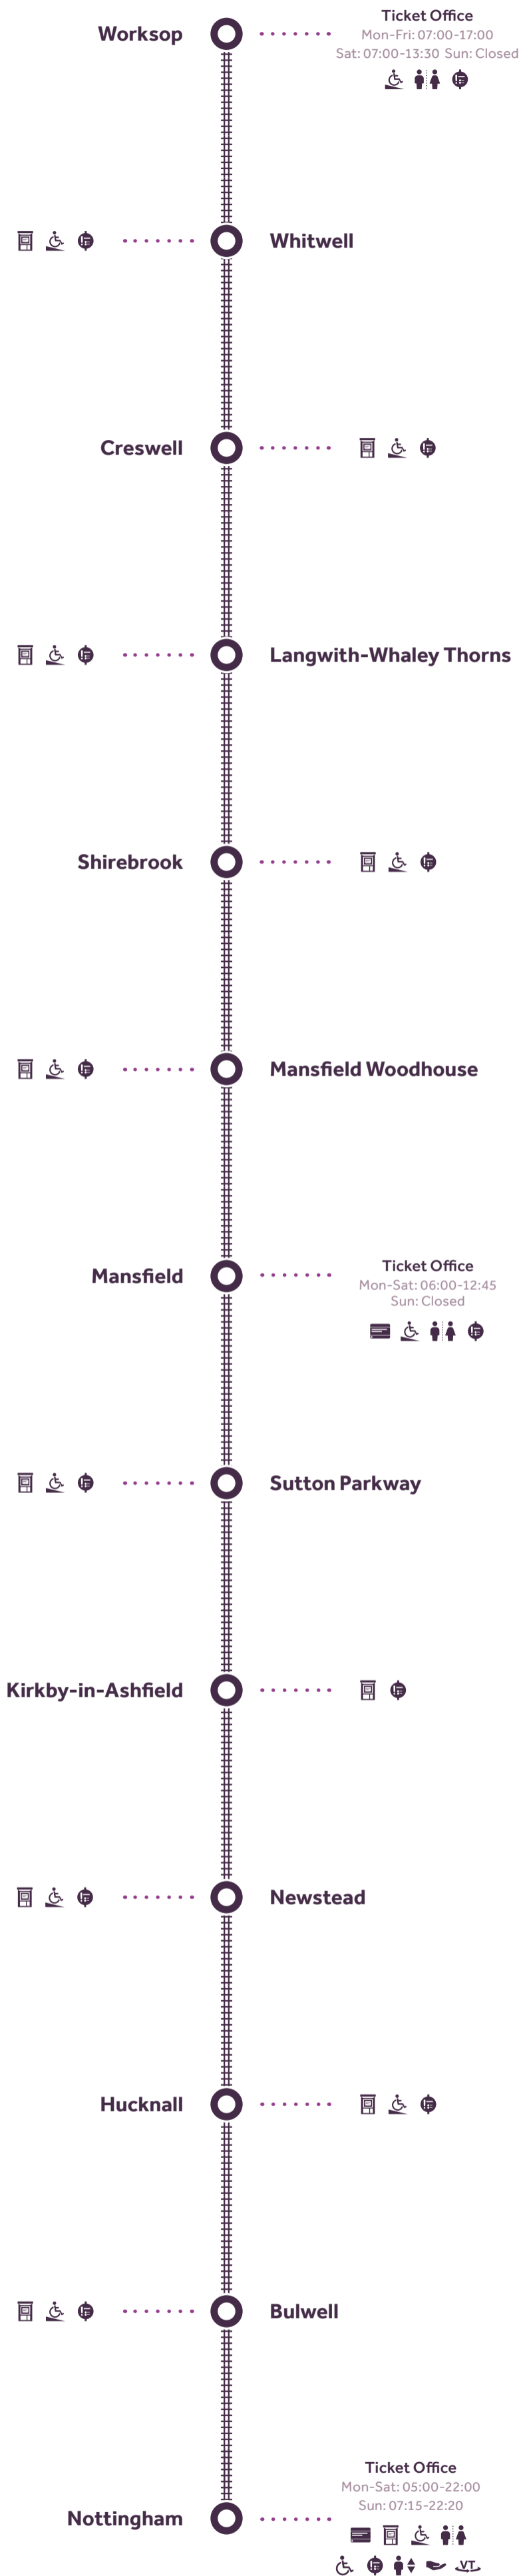

The Robin Hood Line

Accessibility Route Map

Key:

- Ticket Office Core Hours
- Ticket Machines
- Step-free Access
- Accessible Toilets
- Help Point
- Lifts
- Toilets
- Passenger assistance provided by station staff
- Virtual Tour