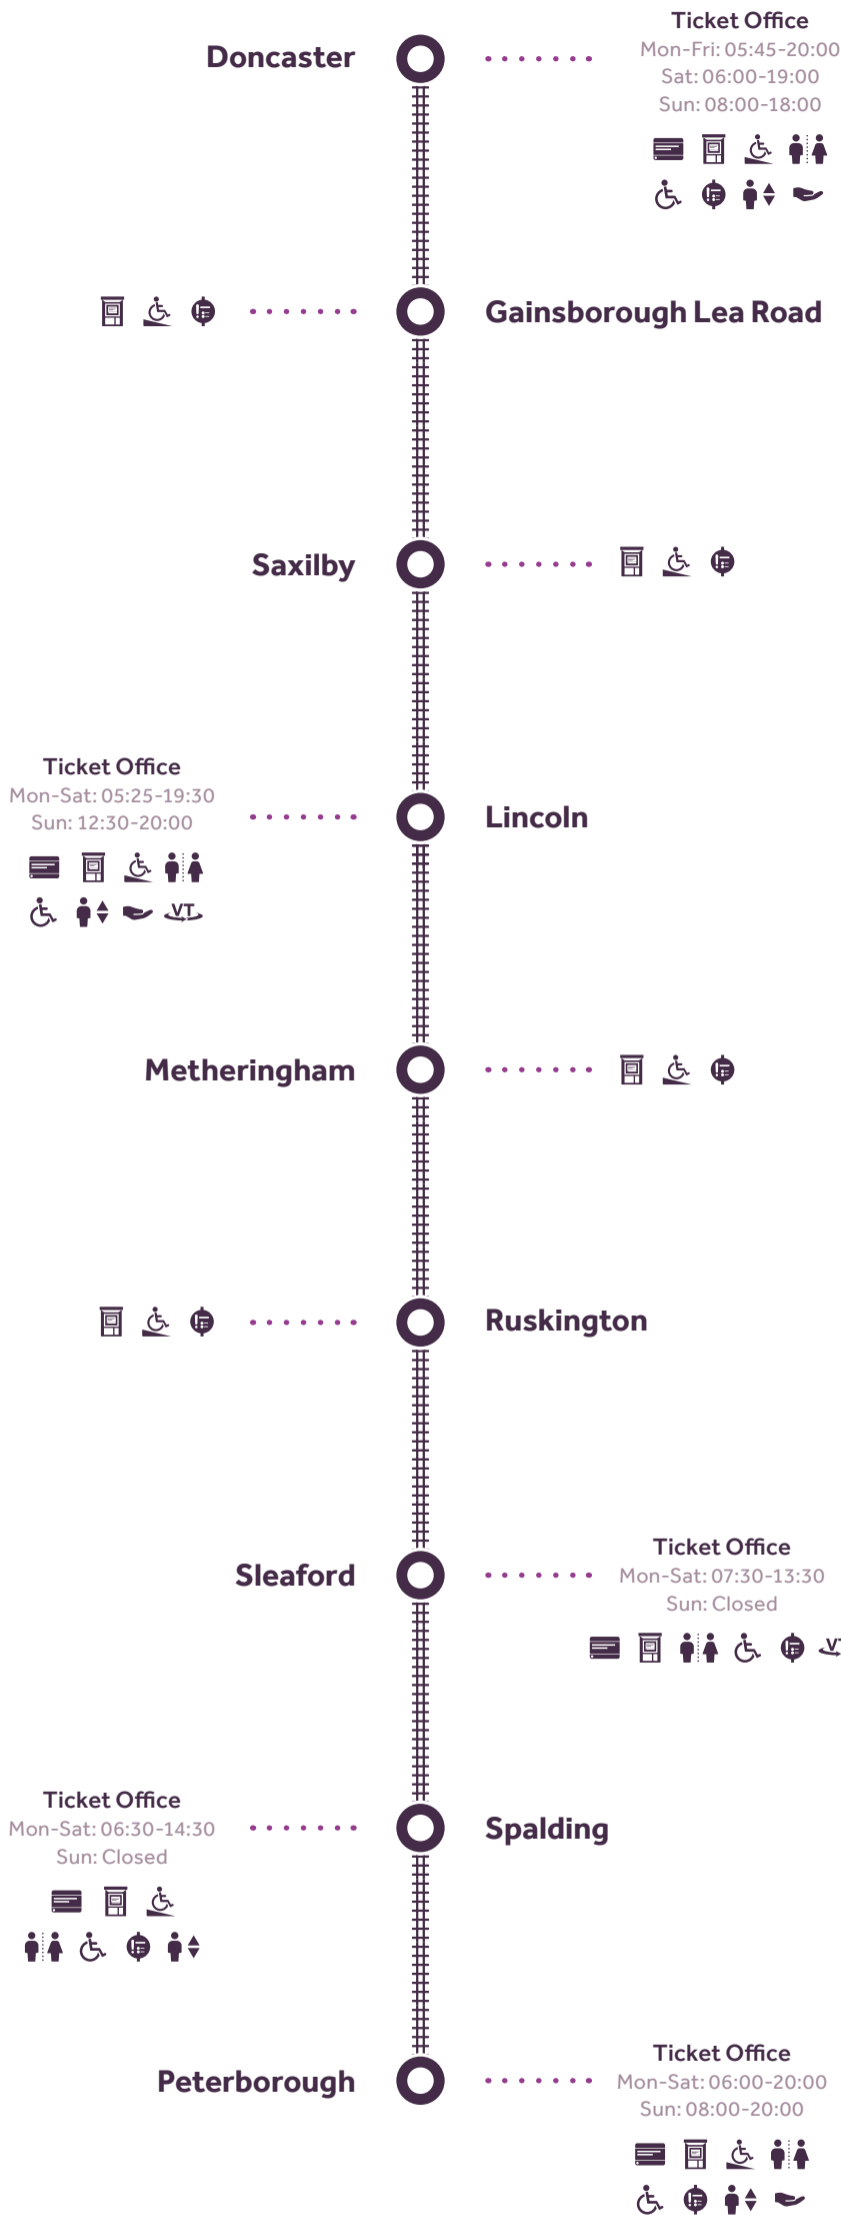

Doncaster to Peterborough

Accessibility Route Map

Key:

Ticket Office Core Hours	Ticket Machines	Step-free Access
Accessible Toilets	Help Point	Lifts
Toilets	Passenger assistance provided by station staff	Virtual Tour