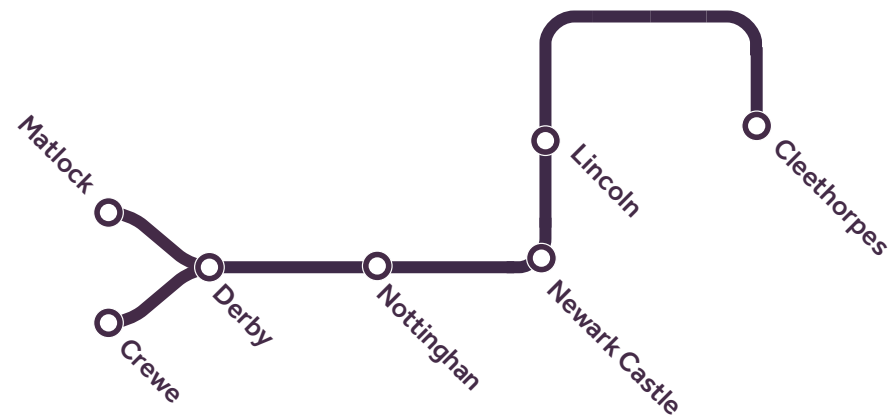

TextDirect: Text **18001** followed by **03457 125 678**

Address: Write to **Customer Service Centre,
East Midlands Railway,
Locomotive House, Locomotive Way
Derby, DE24 8PU**

Travel assistance

We provide a free service for passengers who require travel assistance getting on and off our trains and around our stations. All of our trains have wheelchair spaces and universal toilets with baby changing facilities.